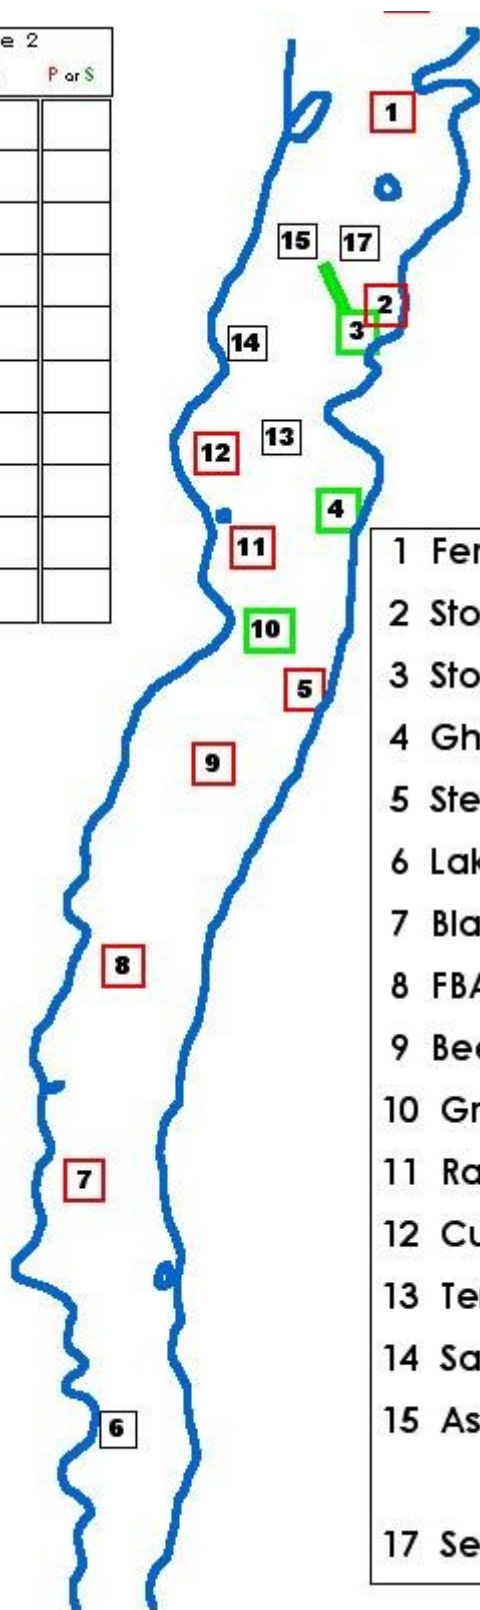

Course 2	
Mark	P or S

RWYC
Sailing Marks

Course 1	
Mark	P or S

- 1 Ferry Port
- 2 Storrs Port
- 3 Storrs Starboard
- 4 Ghyll Head Stbd
- 5 Stewardson Port
- 6 Lakeside
- 7 Blakeholme Port
- 8 FBA south Port
- 9 Beech Hill Port
- 10 Graythwaite Stbd
- 11 Rawlinson Nab Port
- 12 Cunsey Port
- 13 Temple
- 14 Sandy Nab
- 15 Ash Landing
- 17 Seals

SWSC
marks